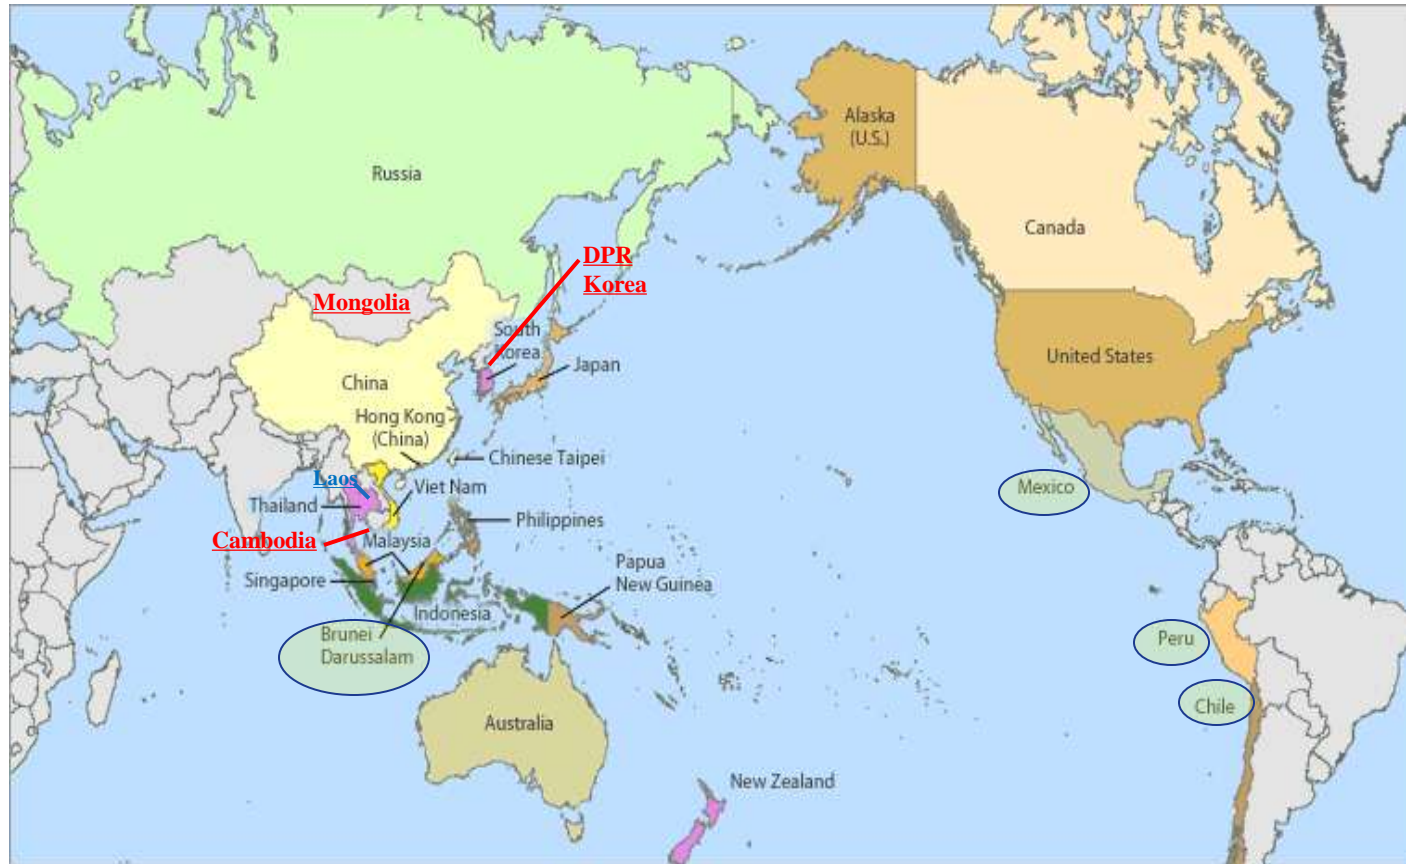

APLMF President Report

Pu ChangCheng

22nd APLMF Forum meeting
29th Oct. 2015 Honolulu, USA

Current Staff

President : Pu Changcheng

Secretariat:

Ms. ZHENG Huaxin

Mr. GUO Su

APLMF Member Economies

APLMF member & APEC member (17)

- Australia, Canada, P.R. China, Hong Kong, China, Indonesia
- Japan, R. Korea, Malaysia, New Zealand, Papua New Guinea
- Philippines, Singapore, Chinese Taipei, Thailand, U.S. A., Vietnam

APLMF Member Economies

- ◆ APLMF corresponding member (APEC member) :
Brunei Darussalam , Mexico, Peru , Chile , Russia
- ◆ APLMF member (non-APEC member): Mongolia, D.P.R. Korea, Cambodia
- ◆ APLMF corresponding member (non-APEC member) : Laos