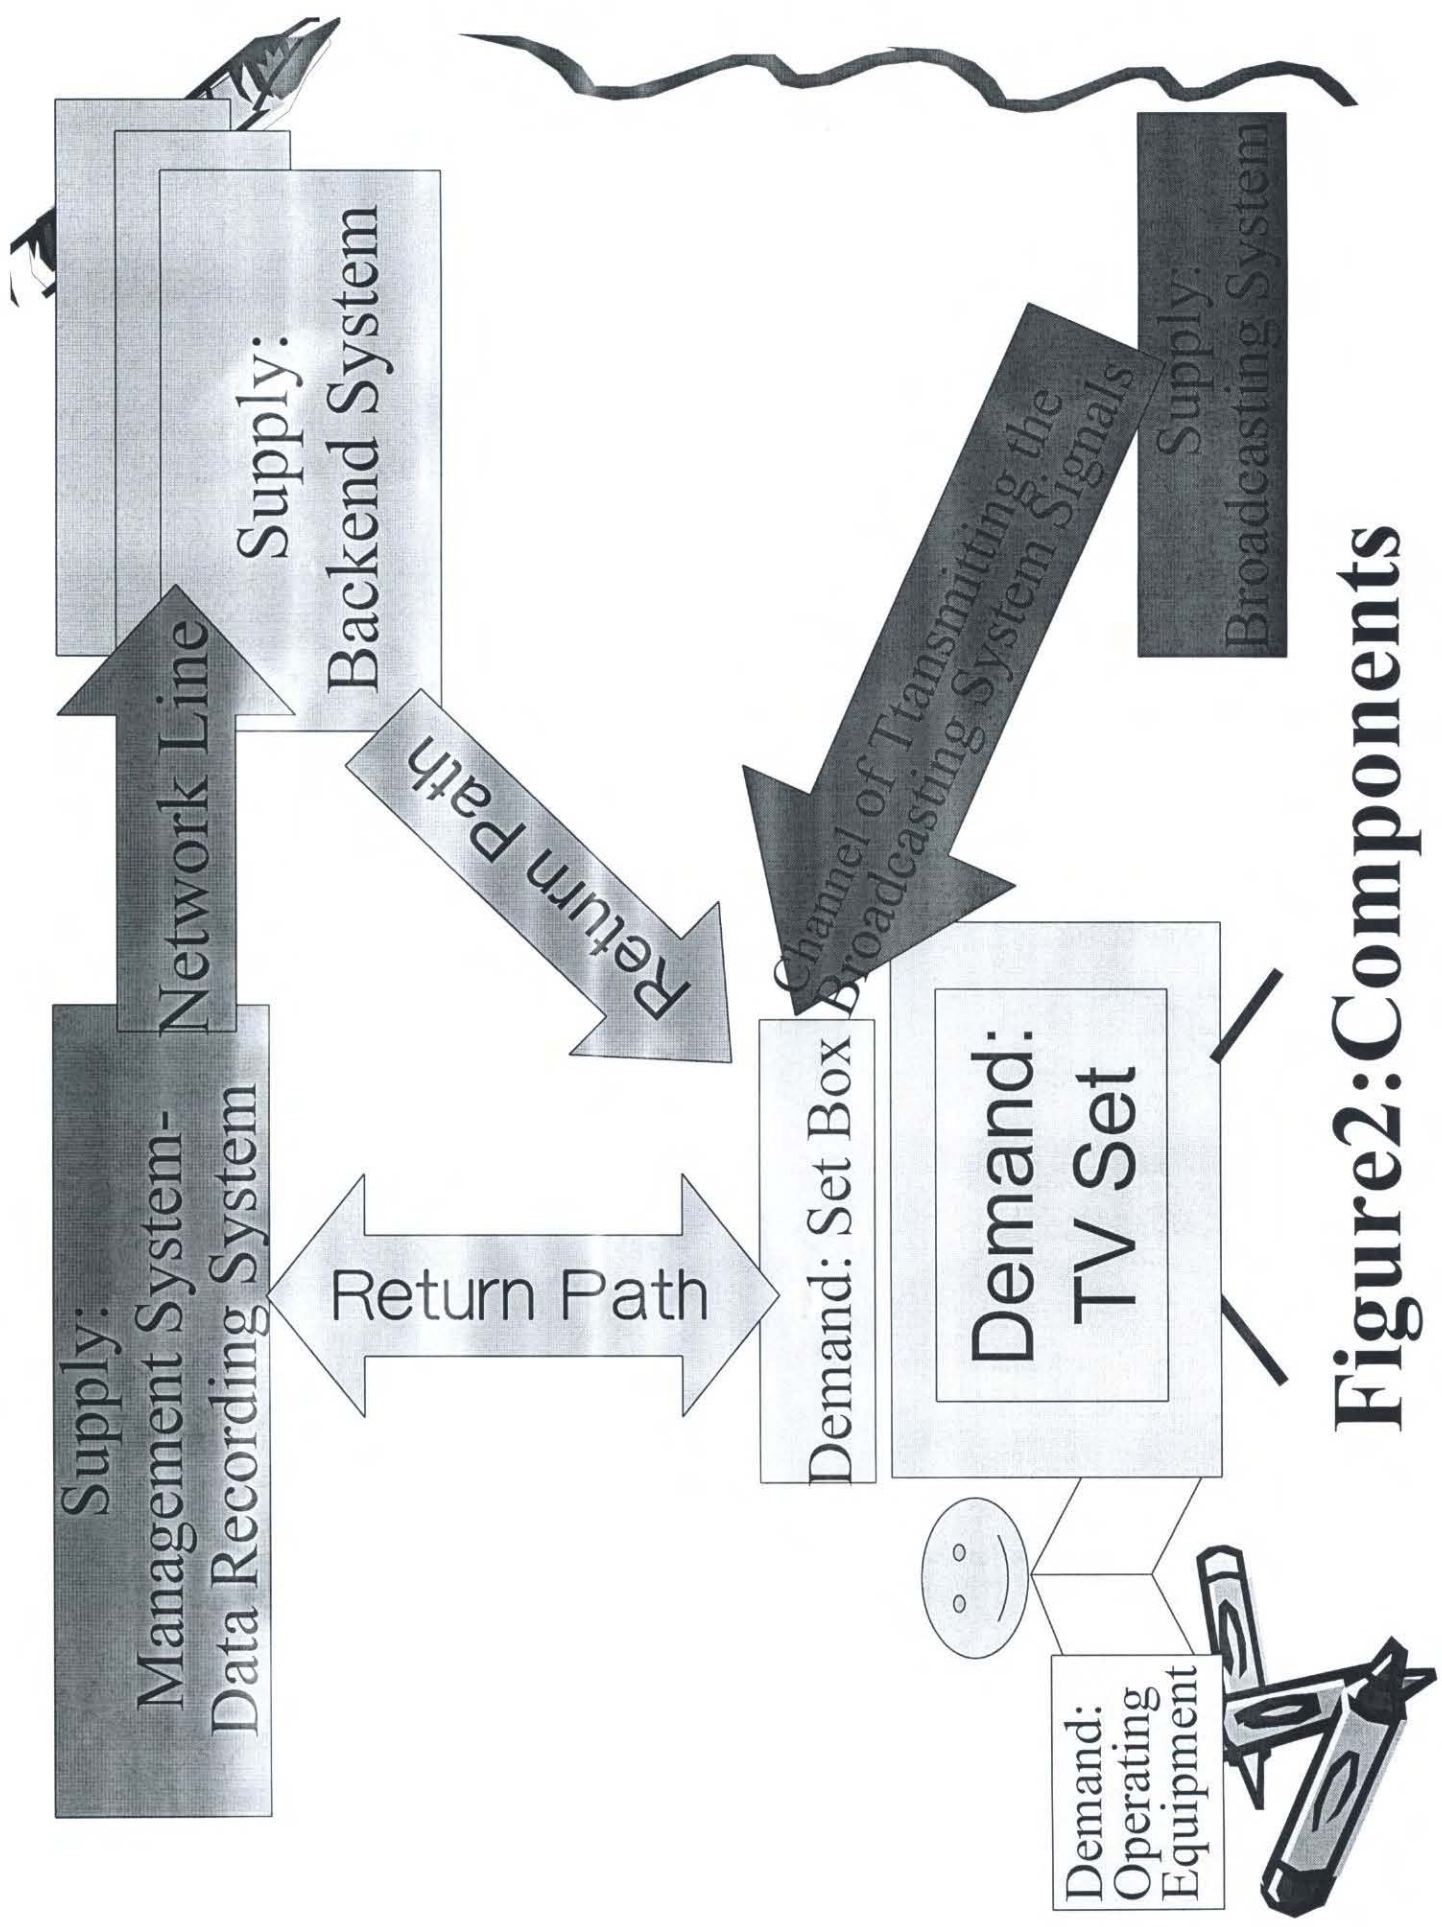

2.ITV enhanced contents:

It requires users to click within interactive television content for embedded ITV enhanced contents coding

3.ITV inserted contents

It is actively displayed in marquees or other small windows from broadcasting systems or video sites to present the text strings or graphics in ITV content or ITV enhanced contents.

4.2 Chacteristic2:

Process & components of iTV service

1.Process: Figure1(next 1 page)

2.Component: Figure2(next 2 page)

Figure 1: Process

Figure 2: Components

4. The basic characteristics of interactive television-4/4

4.3 Characteristics:

Return information for iTV service

1. Source & operation:

Source: Users' response towards ITV services or content

Operation:

- Users' terminal equipments directly record the response
- Users use operational equipments to transmit their response to the operator's main & data logging systems.